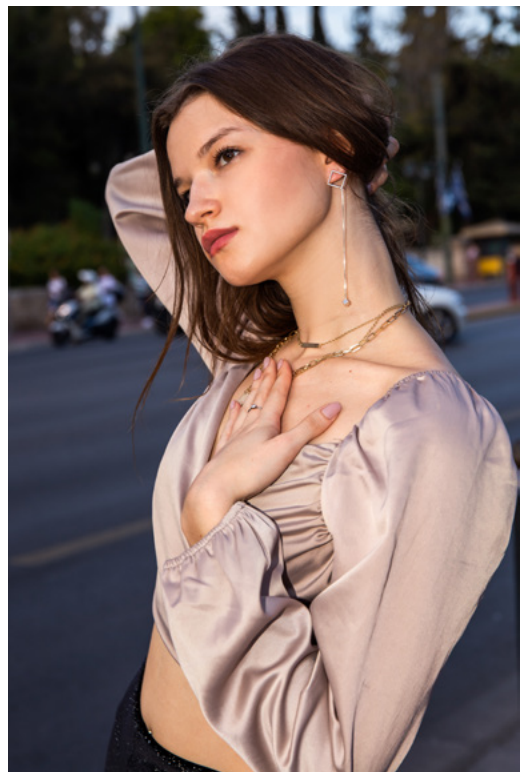

# HAPPY PEOPLE

## LADA

HEIGHT: **1,76** BUST: **90** WAIST: **60** HIPS: **90**