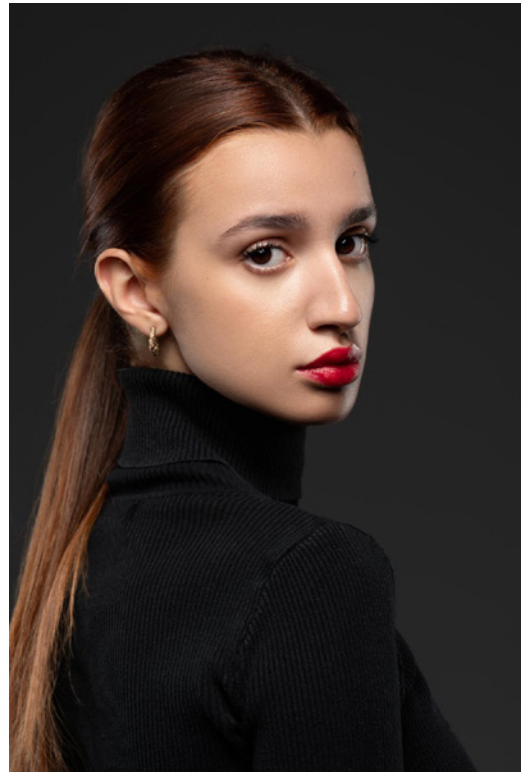

TINA P.

HAPPY PEOPLE

MODEL MANAGEMENT

TINA P.

HEIGHT: **1.76** BUST: **75** WAIST: **60** HIPS: **90** SHOE SIZE: **39**