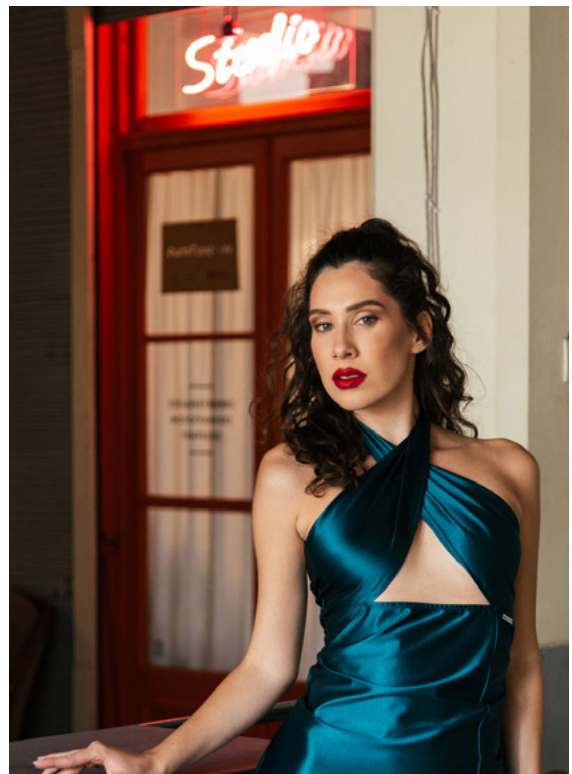

CATHERINE P.

HAPPY PEOPLE

MODEL MANAGEMENT

KATERINA P.

HEIGHT: **1.66** BUST: **89** WAIST: **65** HIPS: **90** SHOE SIZE: **39/40**