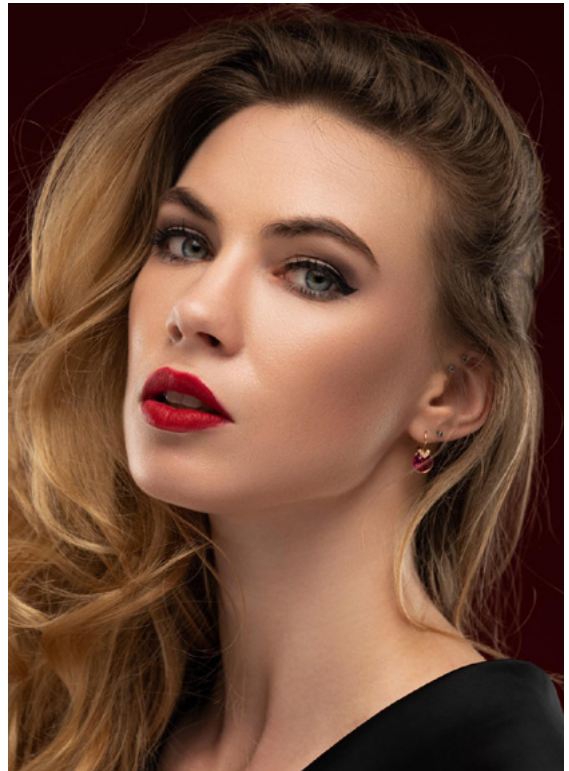

HAPPY PEOPLE

MODEL MANAGEMENT

EMILY L.

HEIGHT: **1.71** BUST: **77** WAIST: **65** HIPS: **88** SHOE SIZE: **39**