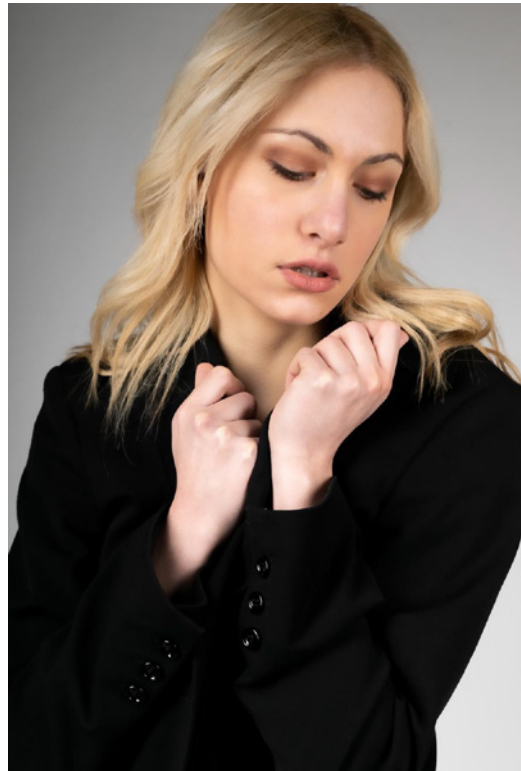

# HAPPY PEOPLE

## MODEL MANAGEMENT

CHRISTINA S.

HEIGHT: **1,70** BUST: **76** WAIST: **64** HIPS: **89**