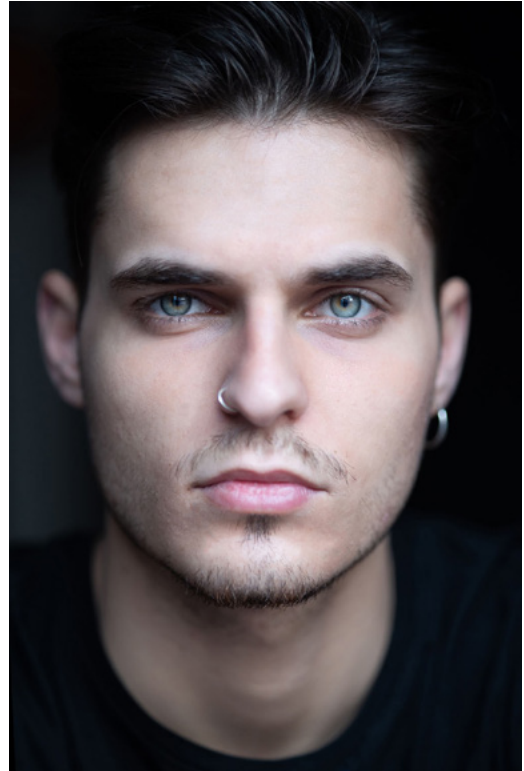

HAPPY PEOPLE

MODEL MANAGEMENT

PANOS D.

HEIGHT: **1.80** CHEST: **90** WAIST: **71** HIPS: **93** SHOE SIZE: **43**