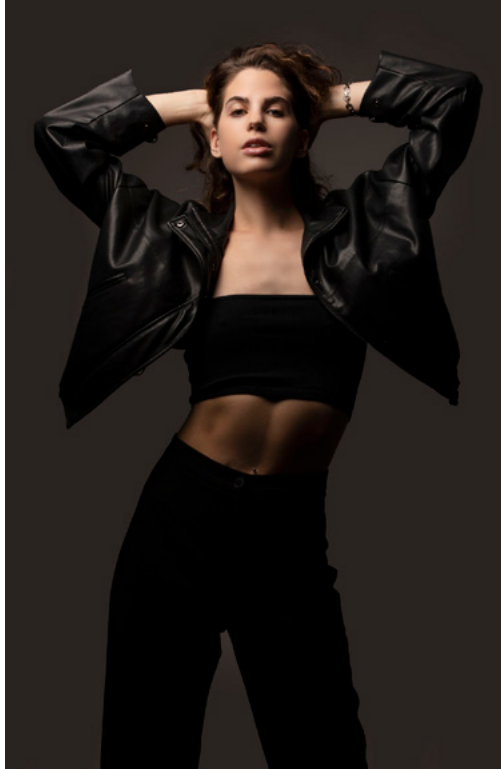

HAPPY PEOPLE

MODEL MANAGEMENT

SOFIA K.

HEIGHT: **1.77** BUST: **84** WAIST: **65** HIPS: **90** SHOE SIZE: **41**