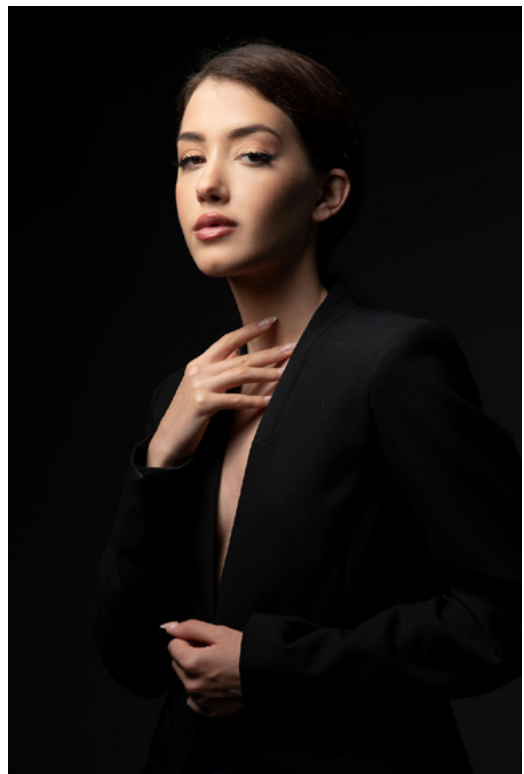

HAPPY PEOPLE

MODEL MANAGEMENT

ANTHI S.

HEIGHT: **1.67** BUST: **79** WAIST: **61** HIPS: **87** SHOE SIZE: **37-38**