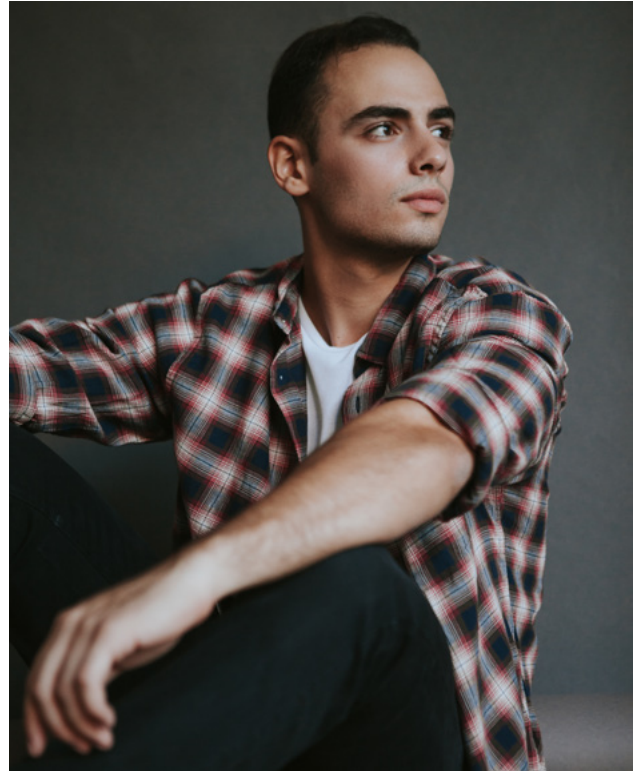

# HAPPY PEOPLE

MODEL MANAGEMENT

DIMITRIS SPANOUDIS

HEIGHT: **1,86** CHEST: **96** WAIST: **80** HIPS: **106**